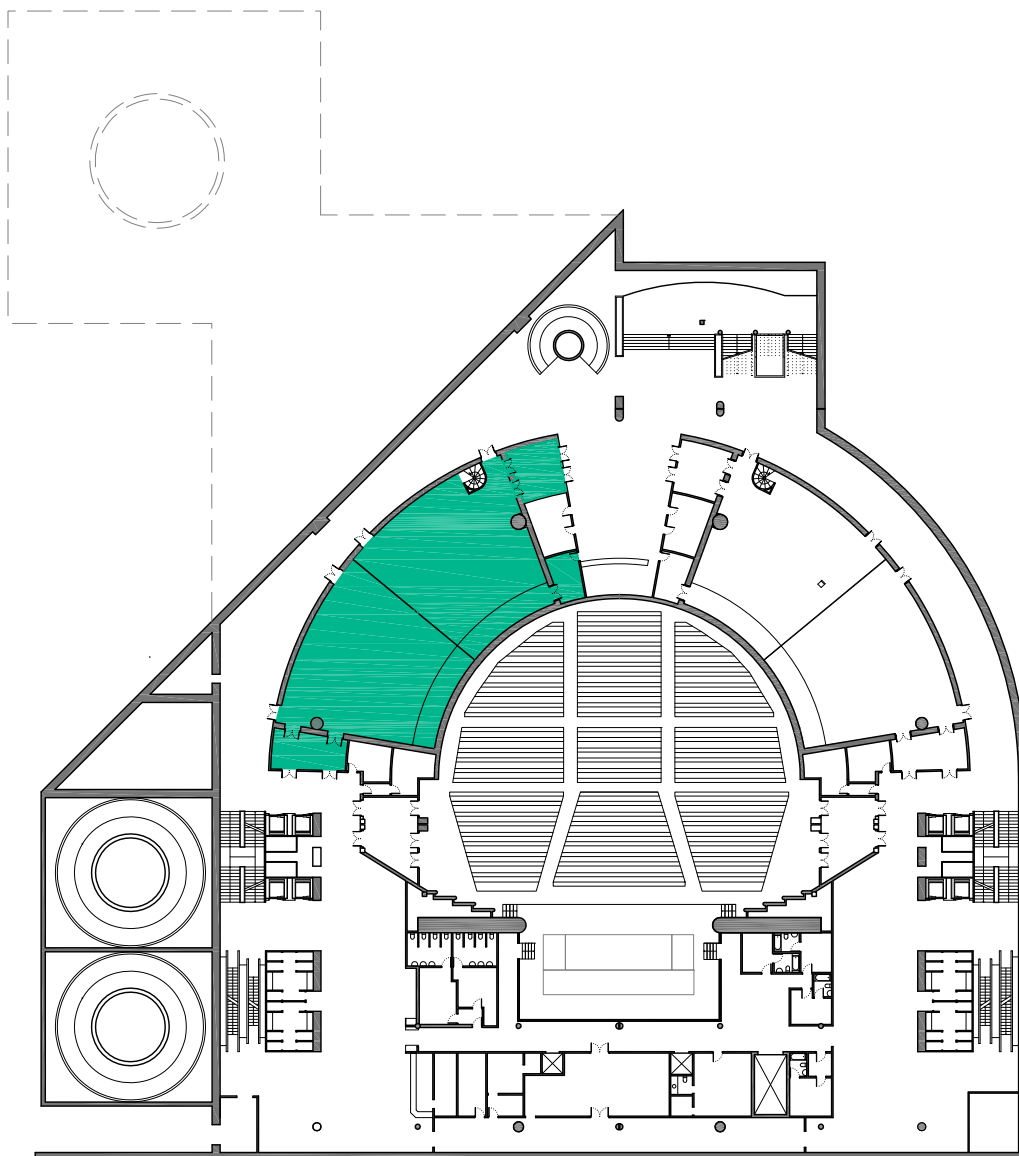

M / O

-2

SALAS MACHADO Y PICASSO
MACHADO AND PICASSO ROOMS

GENERAL

E:1/750

M / O

SALAS MACHADO Y PICASSO
MACHADO AND PICASSO ROOMS

SUPERFICIES Y DIMENSIONES
AREAS AND DIMENSIONS

-2

SECCIÓN
SECTION

E:1/250

M / O

SALAS MACHADO Y PICASSO
MACHADO AND PICASSO ROOMS

SUPERFICIES Y DIMENSIONES
AREAS AND DIMENSIONS

-2

E:1/250

M / O

SALAS MACHADO Y PICASSO
MACHADO AND PICASSO ROOMS

TEATRO
THEATRE

-2

E:1/250

M / O

SALAS MACHADO Y PICASSO
MACHADO AND PICASSO ROOMS

TEATRO
THEATRE

-2

M + O (320 PAX)

E:1/250