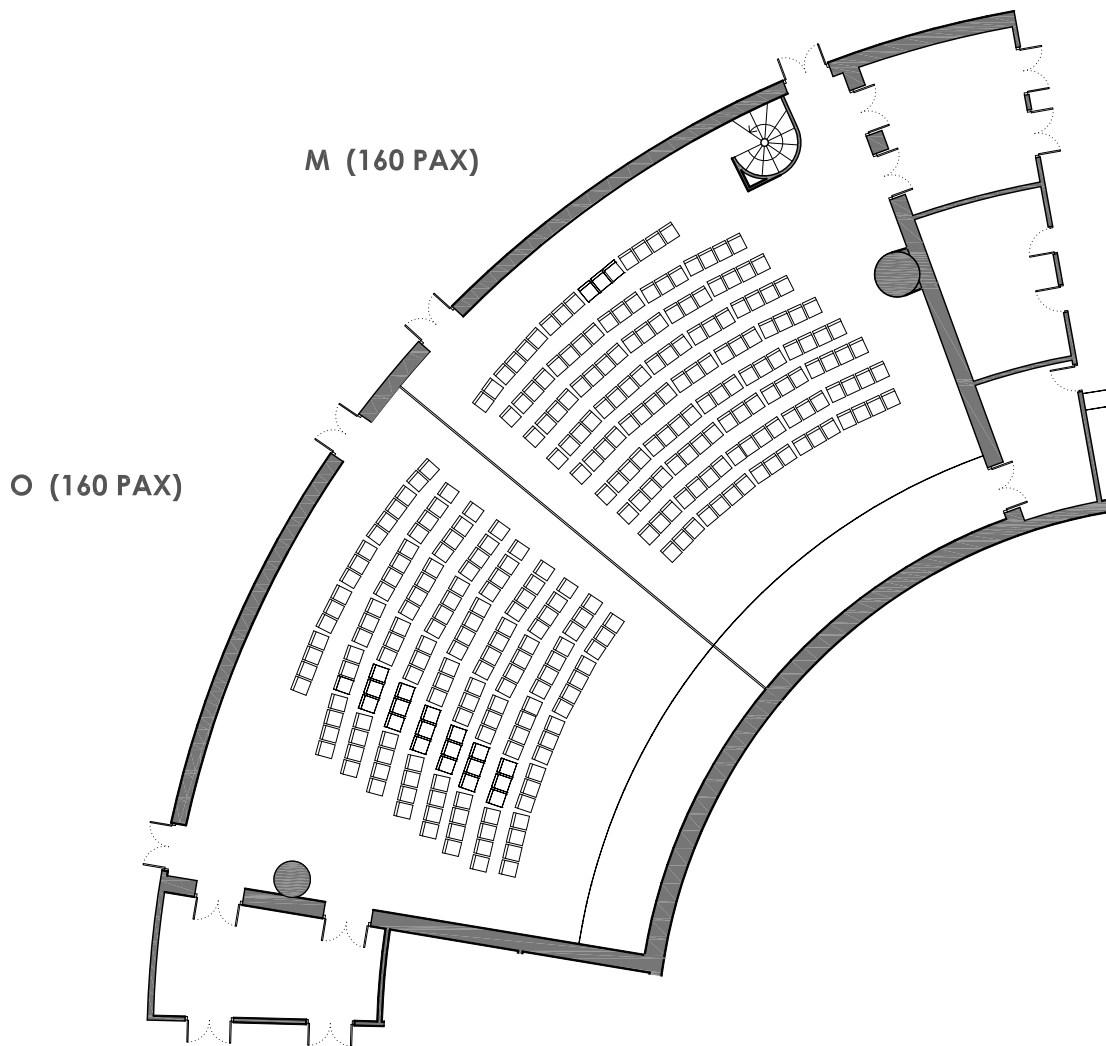

M / O

-2

SALAS MACHADO Y PICASSO
MACHADO AND PICASSO ROOMS

GENERAL

E:1/750

M / O

SALAS MACHADO Y PICASSO
MACHADO AND PICASSO ROOMS

SUPERFICIES Y DIMENSIONES
AREAS AND DIMENSIONS

-2

SECCIÓN
SECTION

E:1/250

M / O

SALAS MACHADO Y PICASSO
MACHADO AND PICASSO ROOMS

SUPERFICIES Y DIMENSIONES
AREAS AND DIMENSIONS

-2

E:1/250

M / O

SALAS MACHADO Y PICASSO
MACHADO AND PICASSO ROOMS

TEATRO
THEATRE

-2

E:1/250

M / O

SALAS MACHADO Y PICASSO
MACHADO AND PICASSO ROOMS

TEATRO
THEATRE