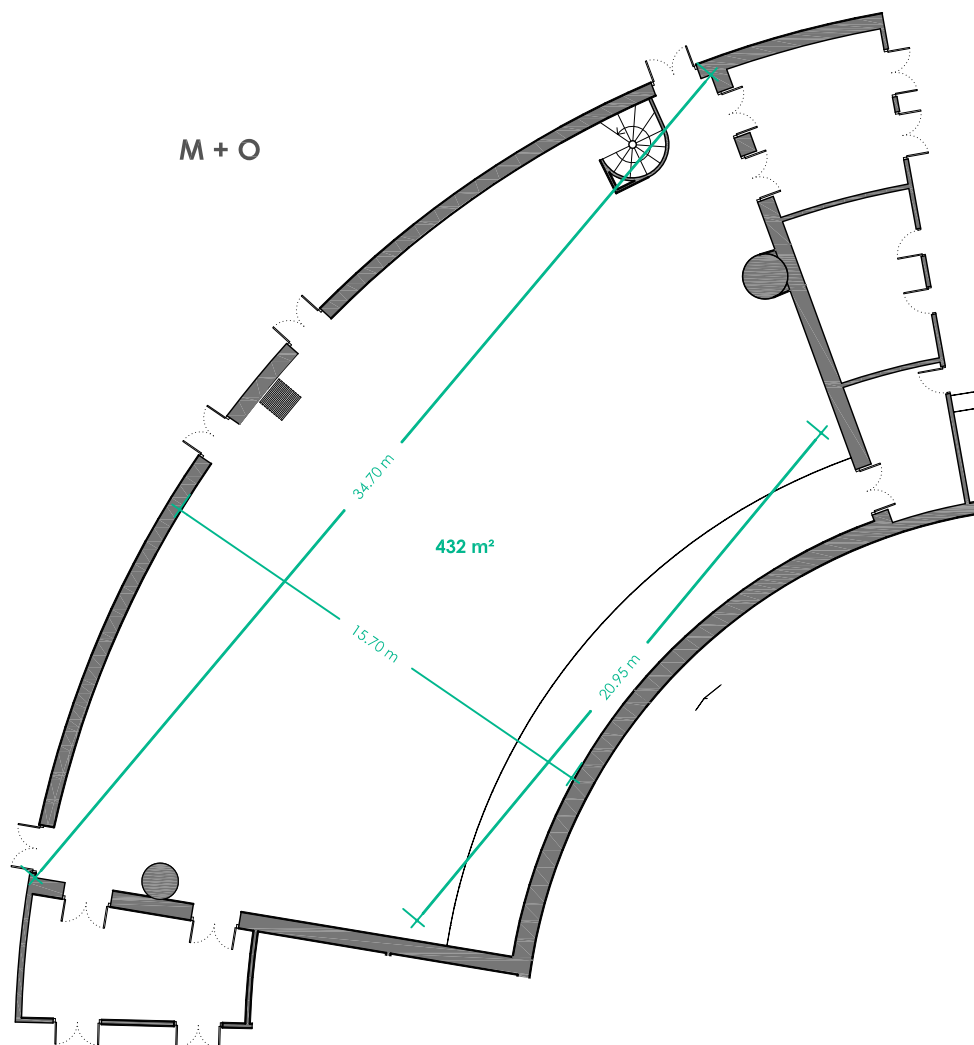

M / O

-2

SALAS MACHADO Y PICASSO
MACHADO AND PICASSO ROOMS

GENERAL

E:1/750

M / O

SALAS MACHADO Y PICASSO
MACHADO AND PICASSO ROOMS

SUPERFICIES Y DIMENSIONES
AREAS AND DIMENSIONS

-2

SECCIÓN
SECTION

E:1/250

M / O

SALAS MACHADO Y PICASSO
MACHADO AND PICASSO ROOMS

SUPERFICIES Y DIMENSIONES
AREAS AND DIMENSIONS

-2

E:1/250

M / O

SALAS MACHADO Y PICASSO
MACHADO AND PICASSO ROOMS

TEATRO
THEATRE

-2

E:1/250

M / O

SALAS MACHADO Y PICASSO
MACHADO AND PICASSO ROOMS

TEATRO
THEATRE

-2

M + O (320 PAX)

E:1/250