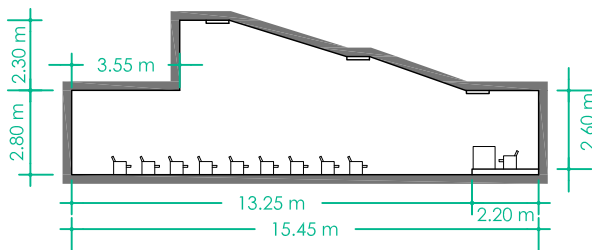

M / O

-2

SALAS MACHADO Y PICASSO
MACHADO AND PICASSO ROOMS

GENERAL

E:1/750

M / O

SALAS MACHADO Y PICASSO
MACHADO AND PICASSO ROOMS

SUPERFICIES Y DIMENSIONES
AREAS AND DIMENSIONS

-2

SECCIÓN
SECTION

E:1/250

M / O

SALAS MACHADO Y PICASSO
MACHADO AND PICASSO ROOMS

SUPERFICIES Y DIMENSIONES
AREAS AND DIMENSIONS

-2

E:1/250

M / O

SALAS MACHADO Y PICASSO
MACHADO AND PICASSO ROOMS

TEATRO
THEATRE

-2

E:1/250

M / O

SALAS MACHADO Y PICASSO
MACHADO AND PICASSO ROOMS

TEATRO
THEATRE

-2

M + O (320 PAX)

E:1/250