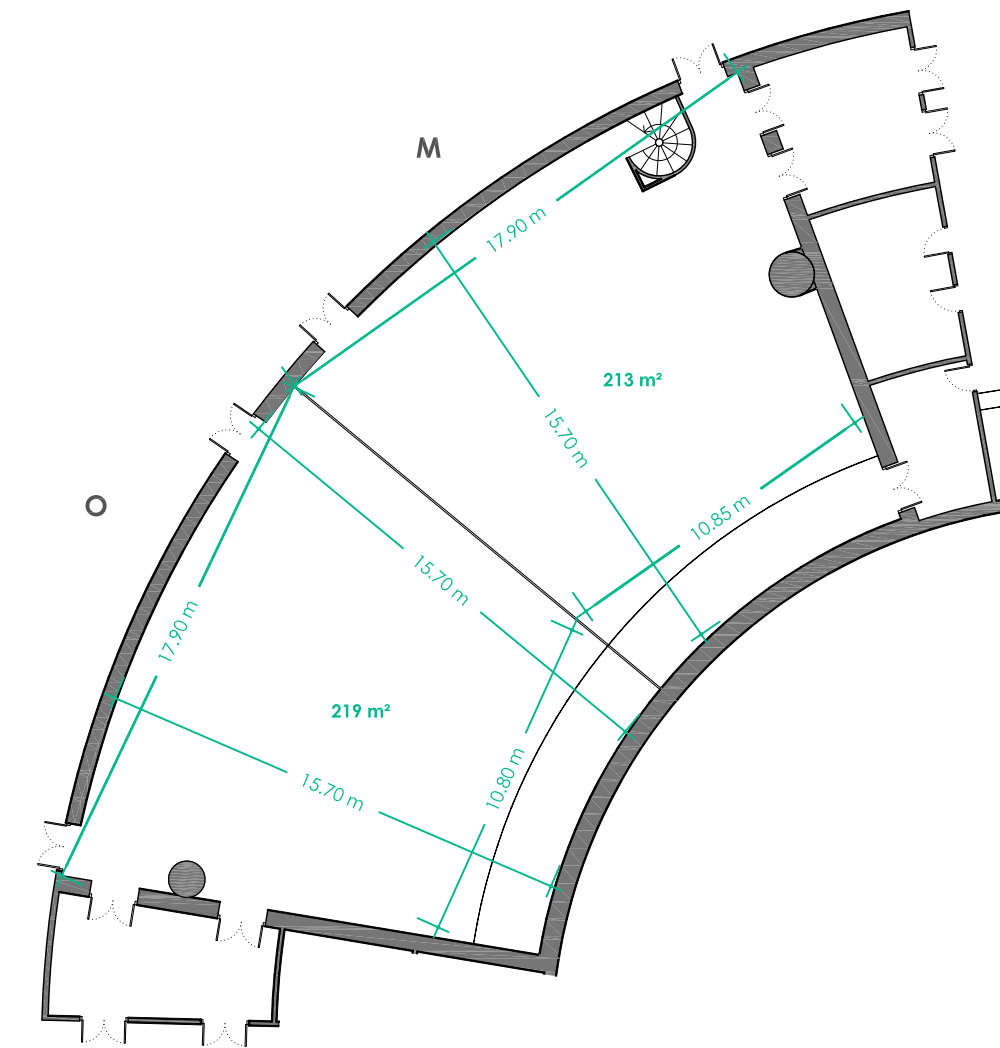

M / O

-2

SALAS MACHADO Y PICASSO
MACHADO AND PICASSO ROOMS

GENERAL

E:1/750

M / O

SALAS MACHADO Y PICASSO
MACHADO AND PICASSO ROOMS

SUPERFICIES Y DIMENSIONES
AREAS AND DIMENSIONS

-2

SECCIÓN
SECTION

E:1/250

M / O

SALAS MACHADO Y PICASSO
MACHADO AND PICASSO ROOMS

SUPERFICIES Y DIMENSIONES
AREAS AND DIMENSIONS

-2

E:1/250

M / O

SALAS MACHADO Y PICASSO
MACHADO AND PICASSO ROOMS

TEATRO
THEATRE

-2

E:1/250

M / O

SALAS MACHADO Y PICASSO
MACHADO AND PICASSO ROOMS

TEATRO
THEATRE

-2

M + O (320 PAX)

E:1/250